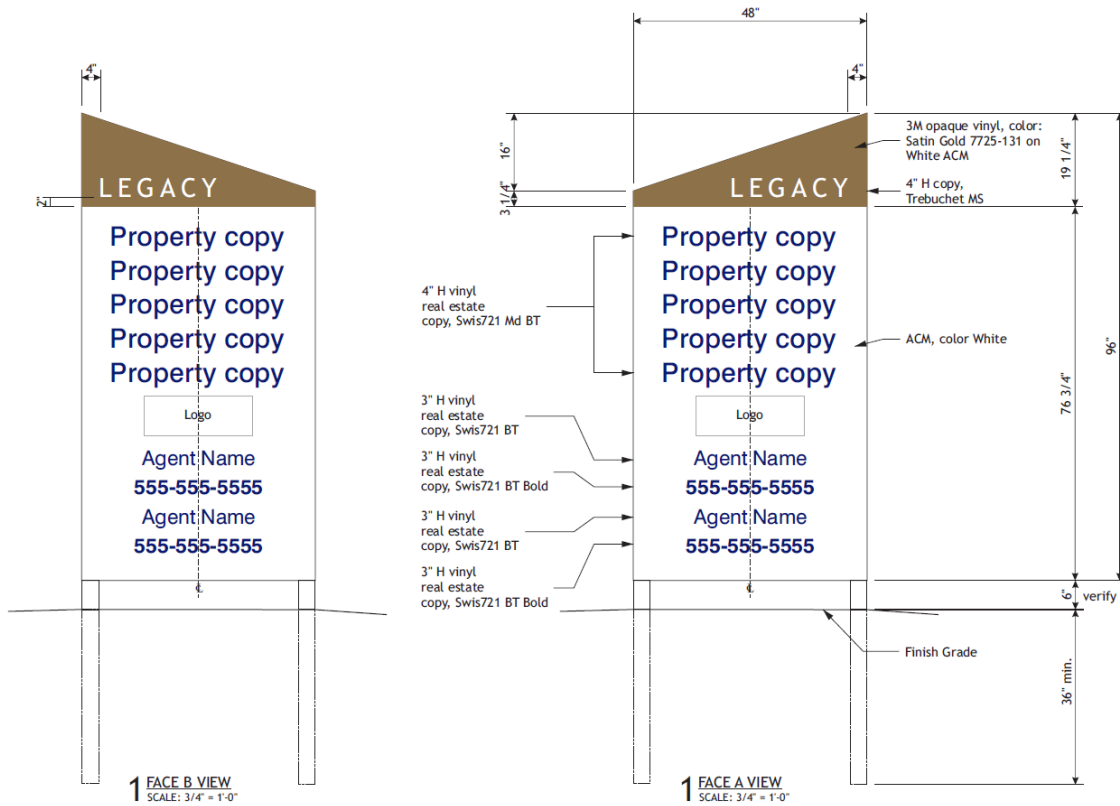

Legacy Association

Specifications

TEMPORARY SIGNAGE EXAMPLE

Casteel Sign
11106 Morrison Lane
Dallas, TX 75229
T 214-332-7446 F 214-332-7448
www.casteelsign.com

Legacy Park
Plano, Texas
Project No.: 4110
Prototype Leasing Sign

EXT.01